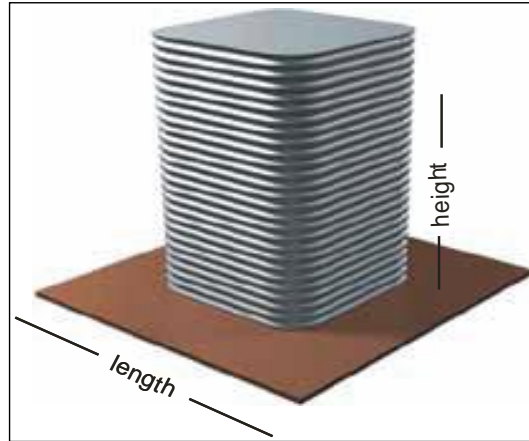

Square Corrugated Aquaplate® Tanks

**P.O. BOX 35253
BROWNS BAY
AUCKLAND**

PHONE: 0508 SAVE H20
WEB: www.tanksalot.co.nz
EMAIL: info@tanksalot.co.nz

Height: Variable refer table below

Width: Variable refer table below

Instructions

1. Select the width of tank.
2. Select height of tank
3. The intersection of these values provides
  - Capacity (top figure) in litres
  - Phone for price once you have worked out tank size

Colors: Pricing is for Aquaplate in true Colorbond Paperbark ,Pale Eucalypt or plain Gal external finish.
Other colors available via spray painted finish at extra cost

Width (mm)	Height (mm)																								
	580	650	725	800	880	950	1020	1180	1255	1330	1405	1480	1560	1635	1735	1785	1860	1940	2020	2170	2250	2330	2400	2470	
1000	565	620	700	770	840	910	980	1130	1210	1280	1350	1420	1500	1570	1650	1720	1790	1870	1950						
1100	680	760	850	940	1030	1110	1190	1380	1470	1560	1650	1730	1830	1920	2010	2090	2180	2280	2370						
1200	810	910	1010	1120	1230	1330	1430	1650	1760	1860	1970	2080	2190	2290	2410	2500	2610	2720	2830	3050	3160	3270	3370	3470	
1300	960	1070	1200	1320	1450	1570	1680	1950	2070	2200	2320	2450	2580	2700	2830	2950	3070	3210	3340	3590	3720	3850	3970	4080	
1400	1110	1250	1390	1540	1690	1820	1960	2270	2410	2560	2700	2840	3000	3140	3300	3430	3580	3730	3880	4170	4330	4480	4620	4750	
1500	1280	1440	1600	1770	1940	2100	2250	2610	2780	2940	3110	3270	3450	3620	3790	3950	4120	4290	4470	4800	4980	5160	5310	5470	
1600	1460	1640	1830	2020	2220	2390	2570	2980	3160	3350	3540	3730	3940	4120	4330	4500	4690	4890	5100	5480	5680	5880	6060	6230	
1700	1650	1850	2070	2280	2510	2710	2910	3360	3580	3790	4010	4220	4450	4660	4890	5090	5310	5530	5760	6190	6420	6650	6850	7050	
1800	1850	2080	2320	2560	2820	3040	3260	3780	4040	4260	4500	4740	5000	5240	5490	5720	5960	6212	6470	6950	7210	7460	7690	7910	

400mm Leaf Strainer , 25mm galvanised outlet, brass ball valve and 90mm PVC overflow supplied with tank