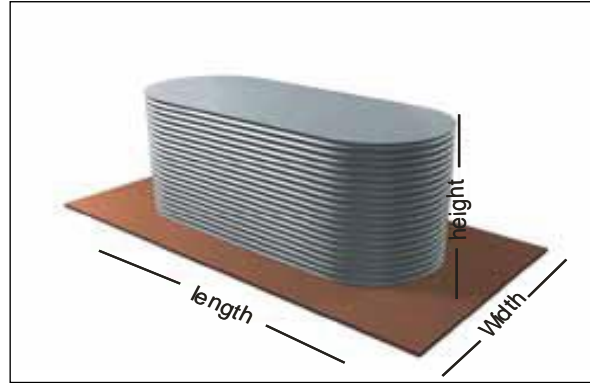

400mm Leaf Strainer , 25mm galvanised outlet, brass ball valve and 90mm PVC overflow supplied with tank

Medium Heritage Slimline Aquaplate® Tanks

Version 3.0

Height : 1480 mm

Length: Variable refer table below

Width: Variable refer table below

**P.O. BOX 35253
BROWNS BAY
AUCKLAND**

PHONE: 0508 SAVE H20
WEB: www.tanksalot.co.nz
EMAIL: info@tanksalot.co.nz

Instructions

1. Select the width of tank.
2. Select length of tank
3. The intersection of these values provides
 - Capacity (top figure) in litres
 - Ring for price once you have worked out tank size