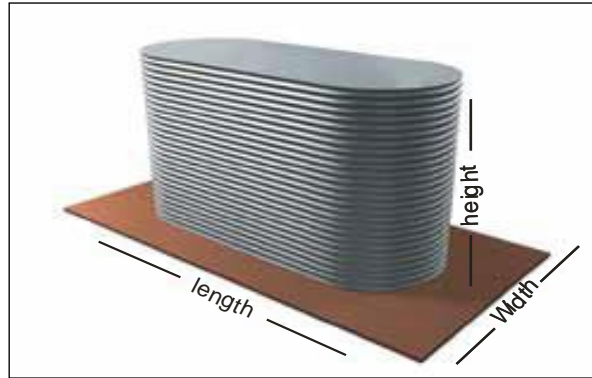

400mm Leaf Strainer , 25mm galvanised outlet, brass ball valve and 90mm PVC overflow supplied with tank

Tall Heritage Slimline Aquaplate® Tanks

Version 3

Height : 2000 mm

Length: Variable refer table below

Width: Variable refer table below

Instructions

1. Select the width of tank.
2. Select length of tank
3. The intersection of these values provides
 - Capacity (top figure) in litres
 - Ring for price once you have worked out tank size