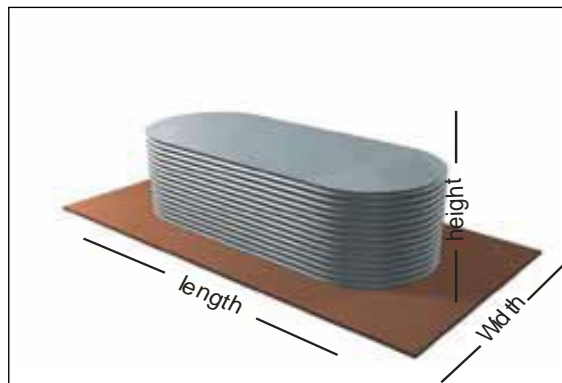

For Plumbers

Made-to-measure solutions for rainwater harvesting, stormwater detention, header tanks and more.

For Engineers

Made-to-measure stormwater detention and retention systems to suit almost any applications.

For DIY's

made to measure and cost effective solutions that are perfect for any home.

Squat Heritage Slimline Aquaplate® Tanks

Version 3.0

Height : 1000 mm
Length: Variable refer table below
Width: Variable refer table below

**P.O. BOX 35253
 BROWNS BAY
 AUCKLAND**

PHONE: 0508 SAVE H20
WEB: www.tanksalot.co.nz
EMAIL: info@tanksalot.co.nz

Instructions

1. Select the width of tank.
2. Select length of tank
3. The intersection of these values provides
 - Capacity (top figure) in litres
 - Ring for price once you have worked out tank size