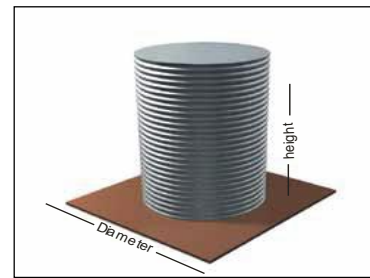

Round Rural Aquaplate® Tanks

Height Variable refer table below

Diameter Variable refer table below

Instructions

1. Select the diameter of tank.
2. Select height of tank
3. The intersection of these values provides capacity and price

**P.O. BOX 35253
BROWNS BAY
AUCKLAND**

PHONE: 0508 SAVE H20
WEB: www.tanksalot.co.nz
EMAIL: info@tanksalot.co.nz

Colors: Pricing is for Aquaplate in true Colorbond Paperbark ,Pale Eucalypt or plain Gal external finish.
Other colors available via spray painted finish at extra cost